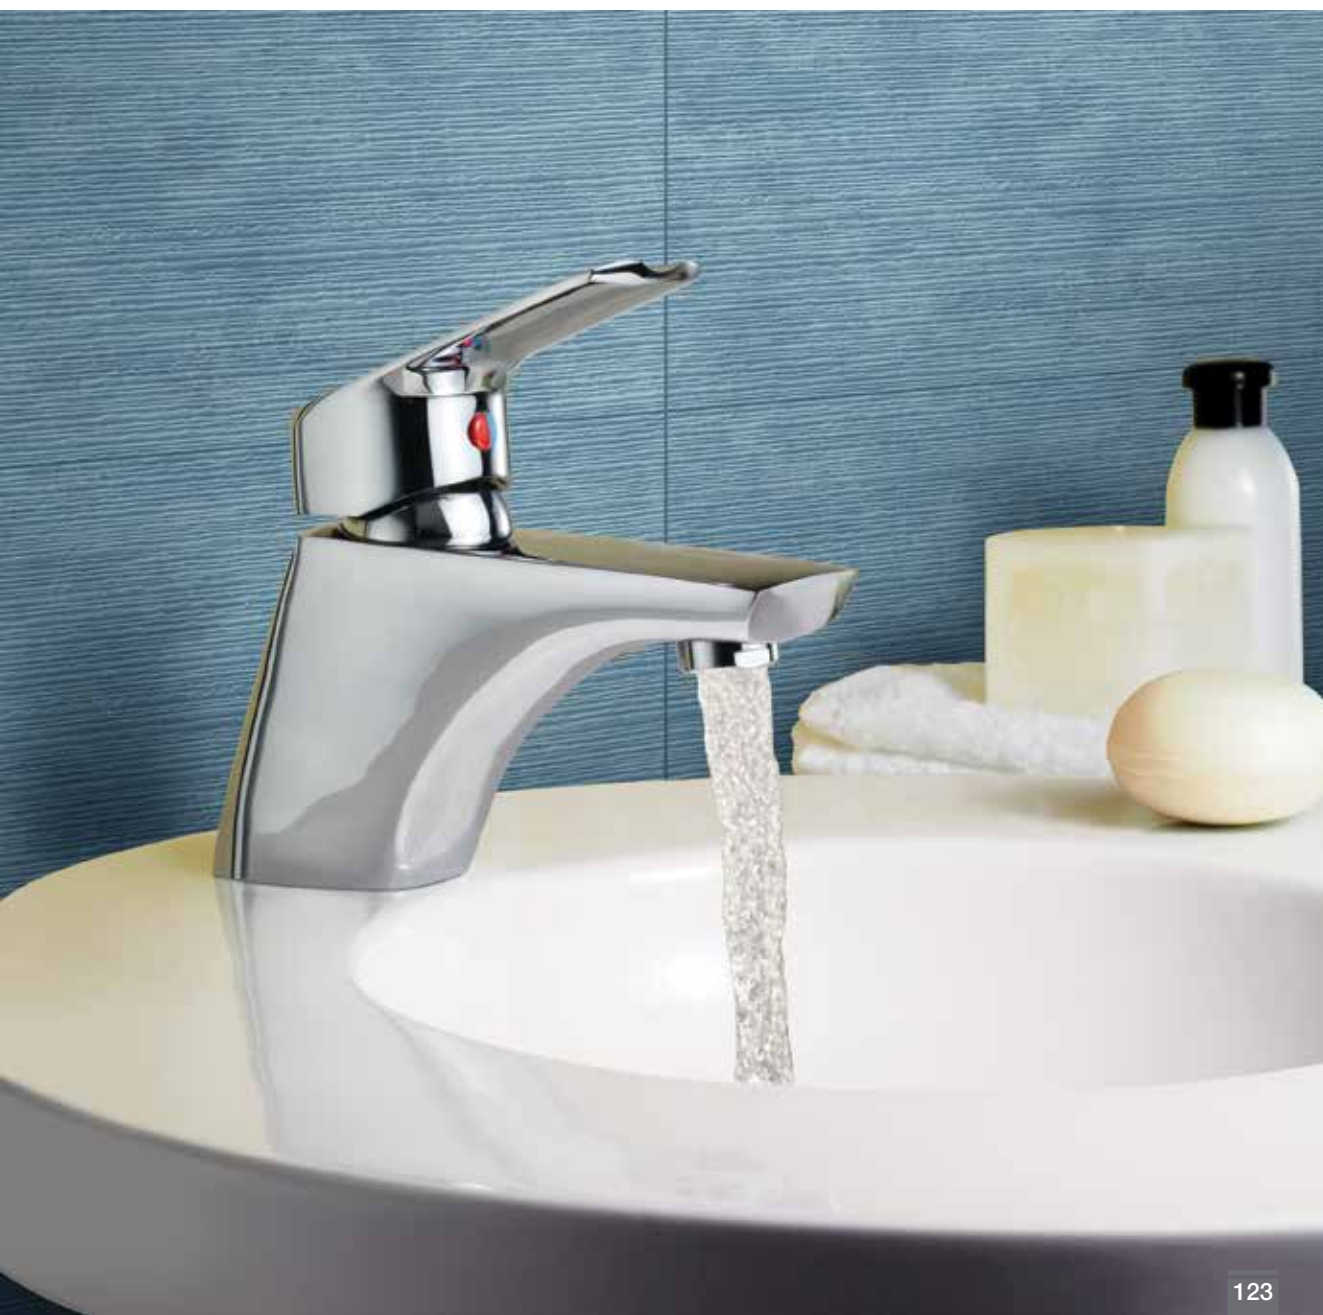

Angle Valve

G2307A1

₹1,740

Also Available: G2351A1 Concealed Stop Cock Upper Trim (Compatible with G5052A1 and G5053A1) - ₹ 950

Sink Cock with
Swinging Spout

G2321A1

₹3,330

QUATTRO COLLECTION