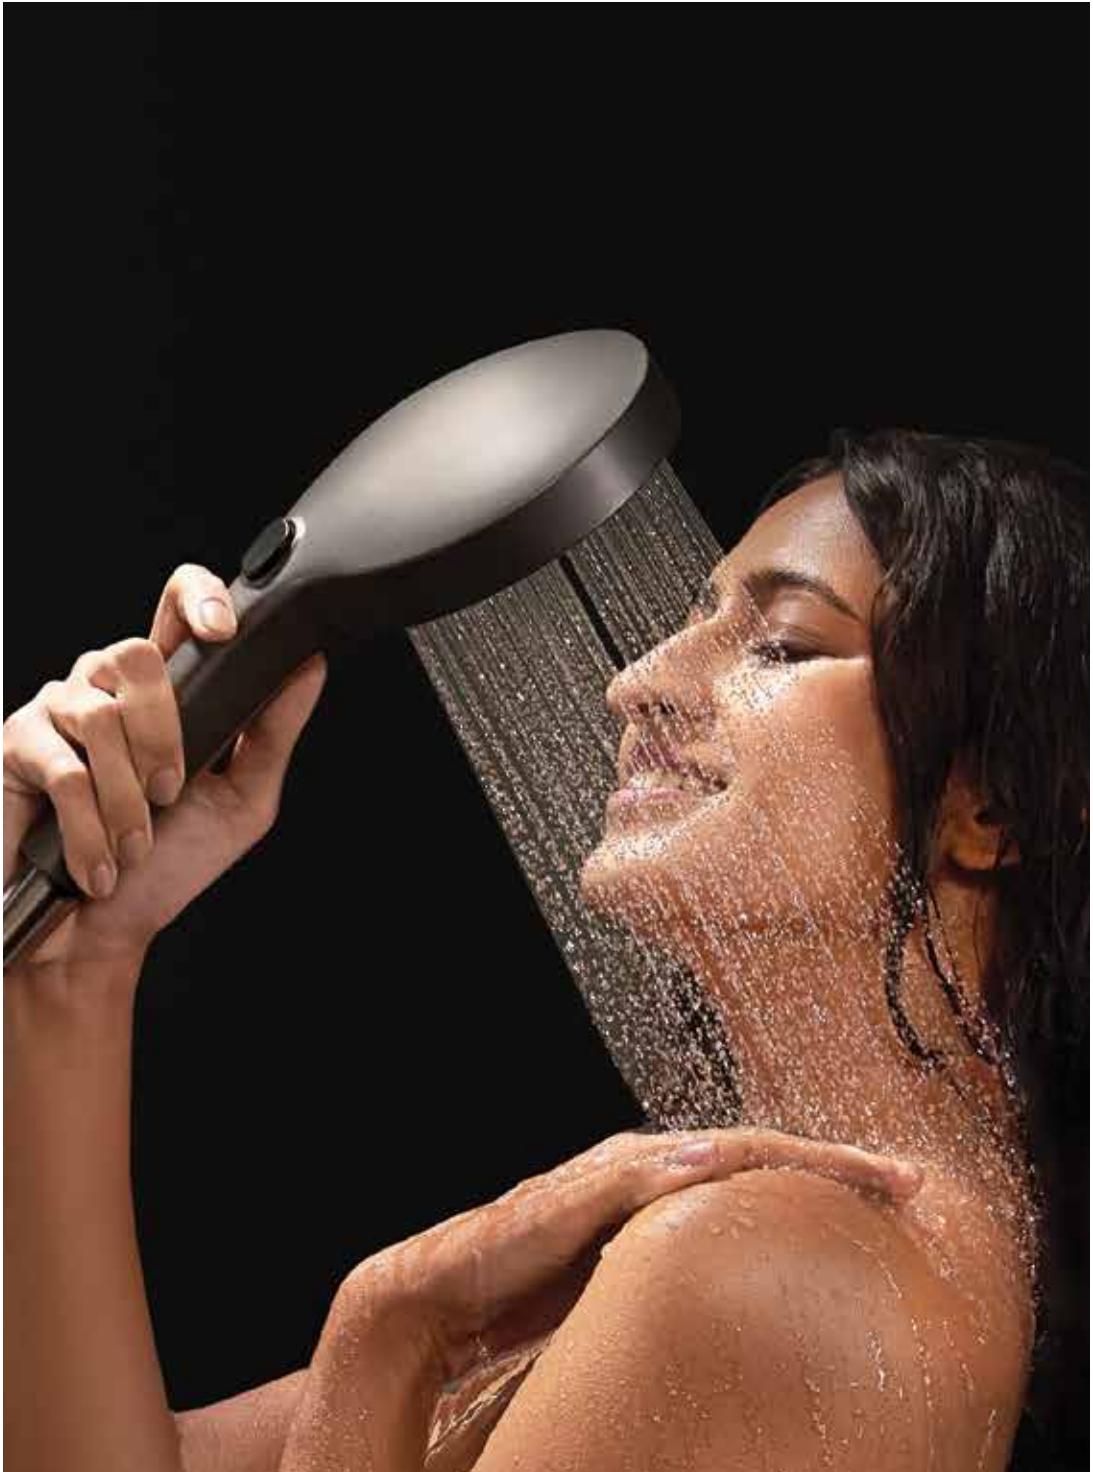

Cub

T9908A1

₹550

SHOWERS

Titan Multi Flow Hand Shower - Gun Metal T9796A1

RAIN SHOWERS COLLECTION

SS Rain Shower without Arm - Square (400mm)

T9990A1